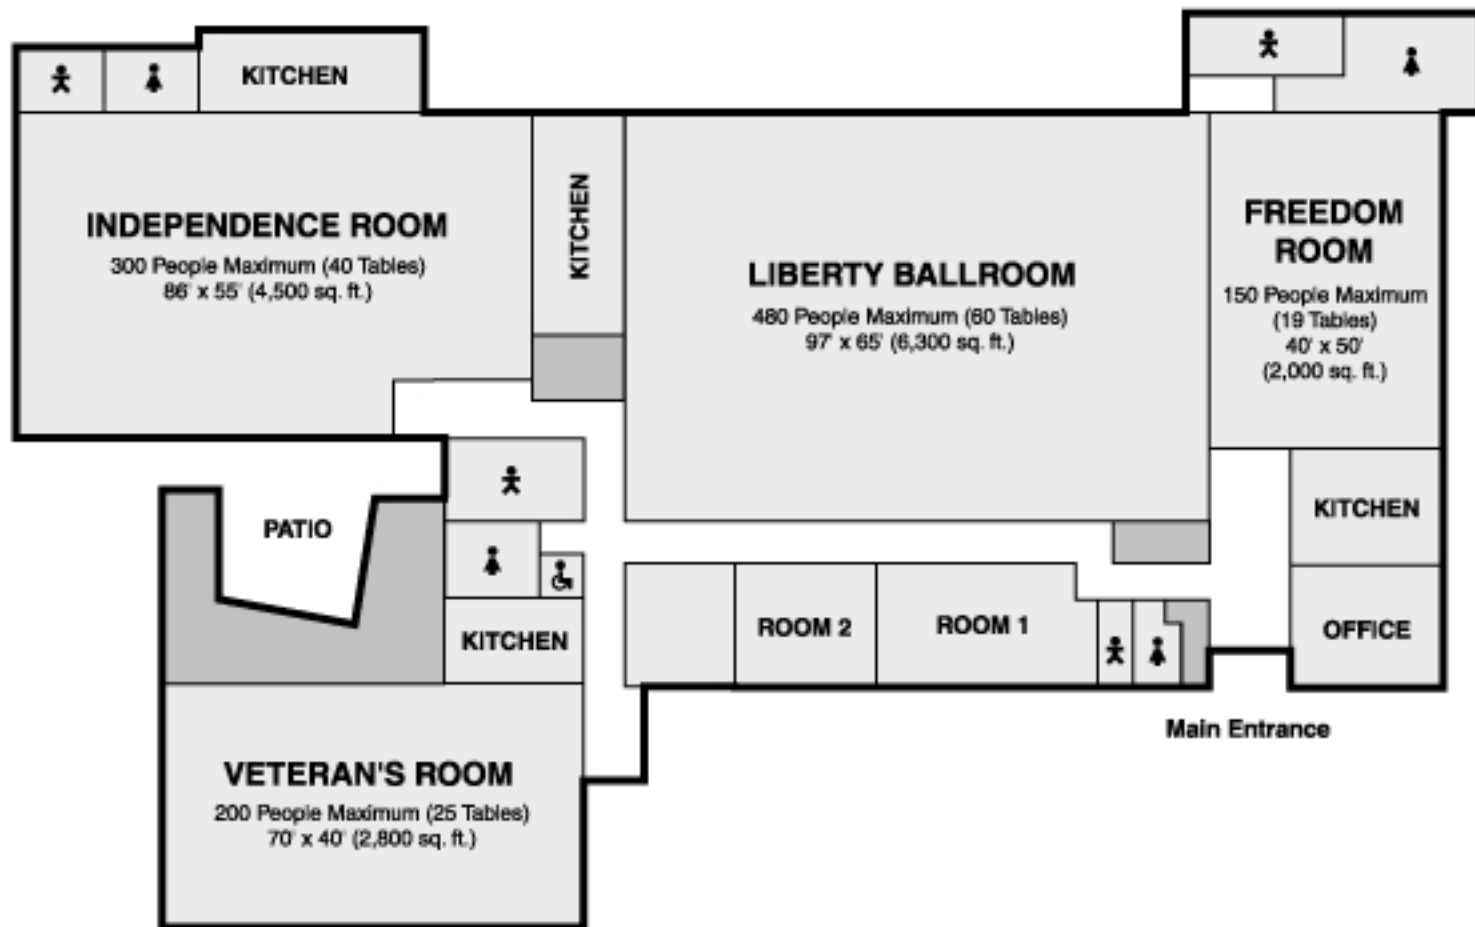

Clovis Memorial Building

453 Hughes Ave., Clovis, CA 93612
Phone 559/299-0471, Fax 559/299-2151

www.clovismemoraldistrict.org

CLOVIS
MEMORIAL
DISTRICT

5TH STREET

HUGHES AVE.